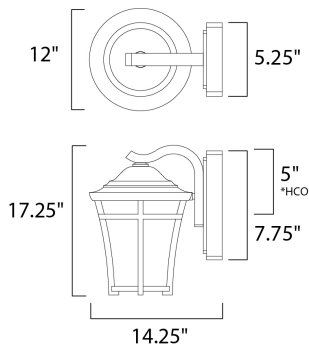

PRODUCT DESCRIPTION

This transitional design in die cast aluminum at a remarkable price point. Finished in Copper Oxide with a hand painted Lace glass and two lamping options with both fluorescent and incandescent versions available. Optional LED lamping adds additional energy savings and long life.